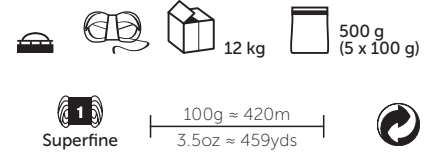

72% Baumwolle / cotton / coton / katoen / Algodón / cotone / Bomull

18% Polyamid / polyamide / Poliamida / poliammide

10% Polyester / polyester / Poliéster / poliester

waschmaschinenfest · machine washable · lavable à la machine · machine wasbaar · máquina lavable · macchina lavabile · maskintvätt
garantiert filzfrei · guaranteed non felting · garantie infeufrable · gegarandeerd vervilt niet · antifeltro garantizado · Trattamento antifeltrimento · noppar ej